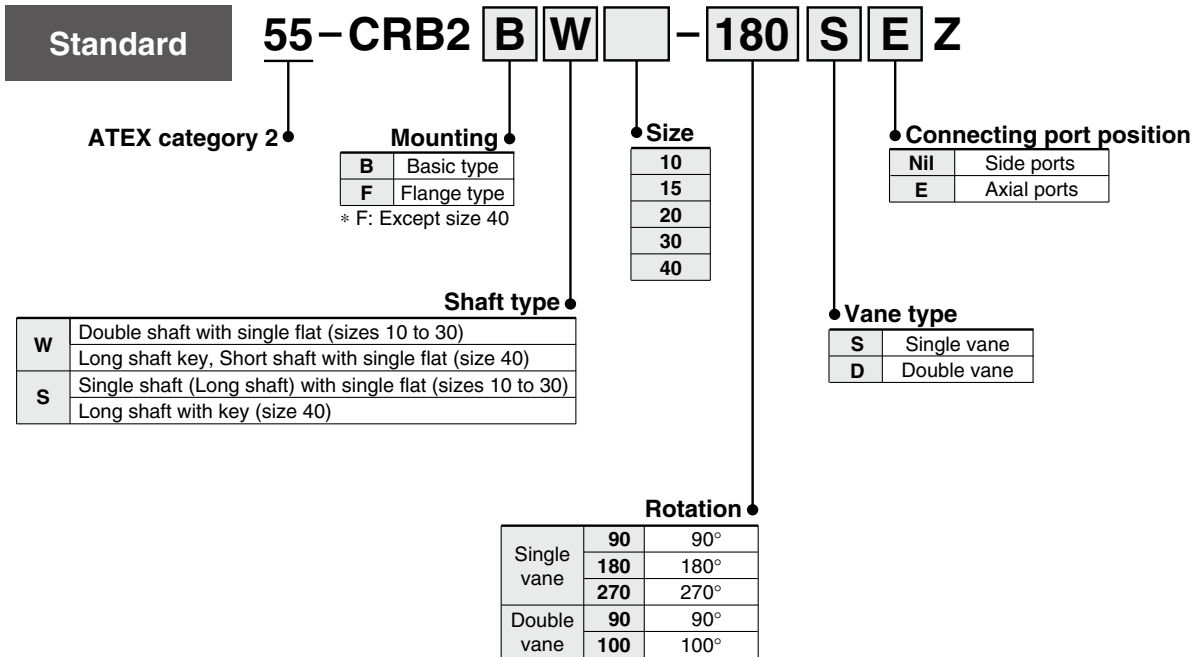

ATEX Compliant

Rotary Actuator: Vane Type

Series 55-CRB2

Sizes: 10, 15, 20, 30, 40

CE II 2G Ex h IIC T4..T3 Gb

How to Order

All other specifications are the same as the standard products Series CRB2.
[Click here](#) for details.