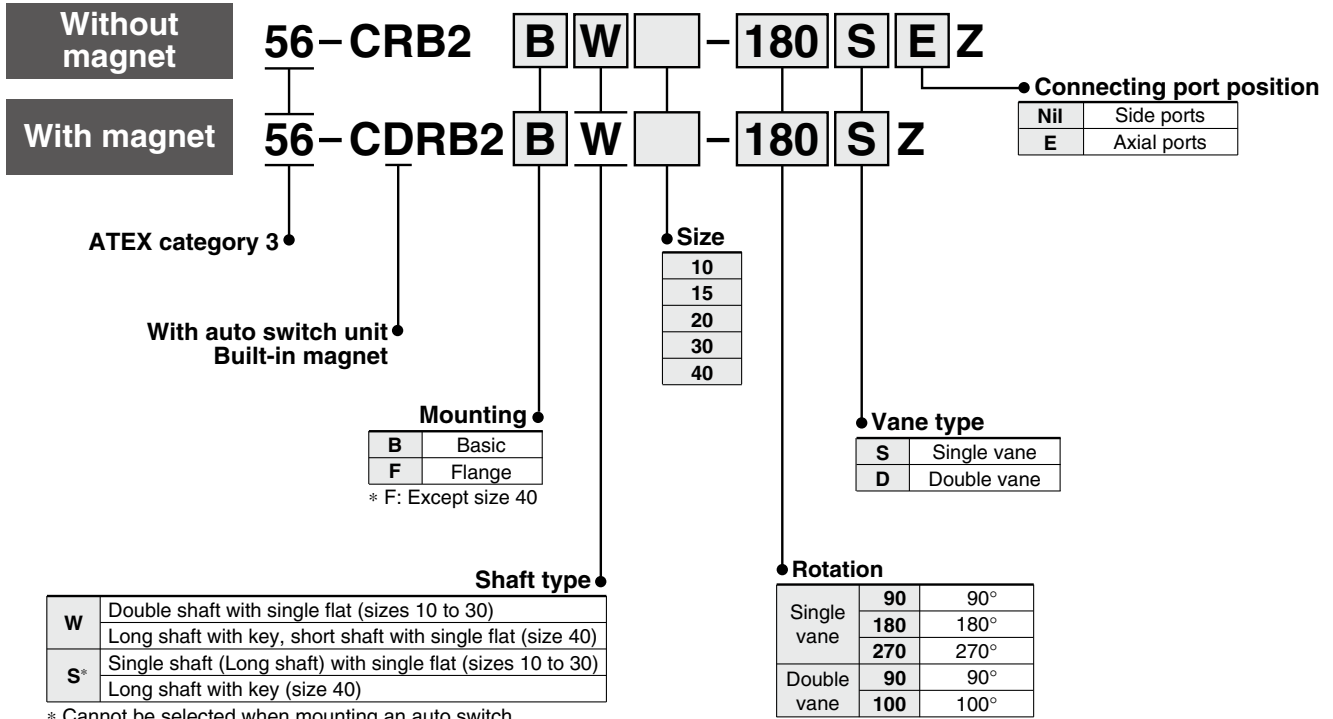

ATEX Compliant

Rotary Actuator: Vane Type

Series 56-CRB2

Sizes: 10, 15, 20, 30, 40

CE II 3G Ex h IIC T5..T4 Gc

How to Order

All other specifications are the same as the standard products Series CRB2. [Click here](#) for details.

Refer to page 69 for applicable auto switches.