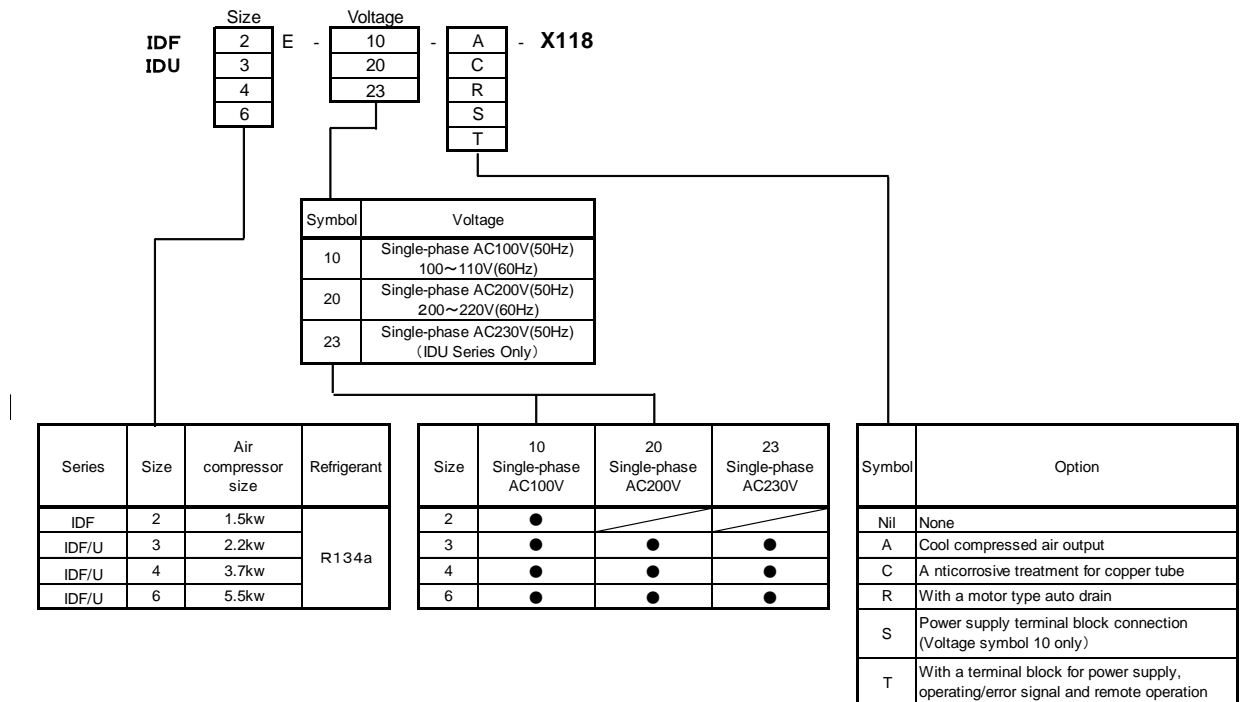

Contact our sales office for delivery dates and prices as this is a special model.

SP136X-020E
P: RY

P.G.Information (特定開発品情報)

SMC CORPORATION
4-14-1, SOTO-KANDA,
CHIYODA-KU,
TOKYO 101-0021, JAPAN
URL: <http://www.smcworld.com>

Refrigerated Air Dryer / IDF/U-X118

■Features:

Auto drain normally closed compliant!

- Prevents air leakage from auto drain at low pressures
- Suitable for small flow rates or low pressures of compact compressors, etc.

Model	Specifications
IDF/U-X118	Auto drain normally closed

■Specifications / Dimensions:

Specifications other than those mentioned in Features are the same as the standard product.

Refer to the catalog of the standard IDF/U series for detailed specifications and dimensions.

■How to Order:

Caution To ensure the safest possible operation of this product, please be sure to read thoroughly the "Safety Instructions" in our "Best Pneumatics" catalog before use.