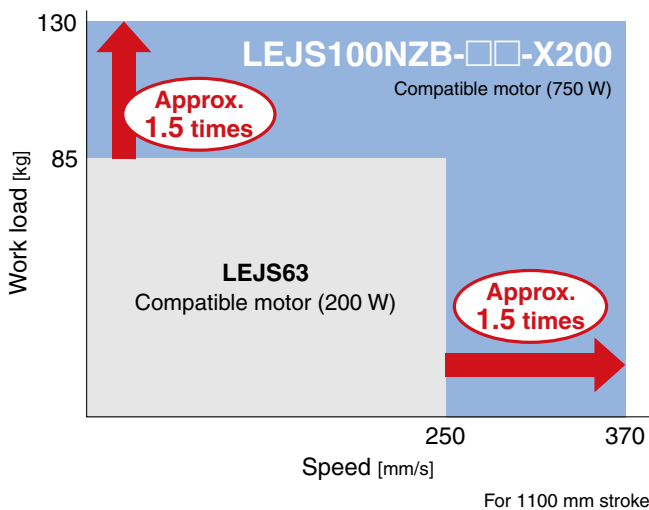

! Contact our sales office for delivery dates and prices as this is a special model.

Specialized Product **P.G.** Point to Group information

Electric Actuator: High Rigidity Slider Type Motorless Type

LEJS100NZZB-□□-X200

Features Supports 750 W motors

Horizontal Speed-Work Load Graph (Guide)

Vertical Speed-Work Load Graph (Guide)

■ **Max. stroke: 2500 mm**

■ **Compatible Motors by Manufacturer**

Manufacturer	Series	Type	Compatible interfaces					
			Pulse input	CC-Link	SSCNET III	SSCNET III/H	MECHATROLINK II	MECHATROLINK III
Mitsubishi Electric Corporation	MELSERVO-J3	HF-KP73	●	●	●			
	MELSERVO-J4	HG-KR73	●			●		
YASKAWA Electric Corporation	Σ-V	SGMJV-08	●				●	●
	Σ-7	SGM7J-08	●				●	●