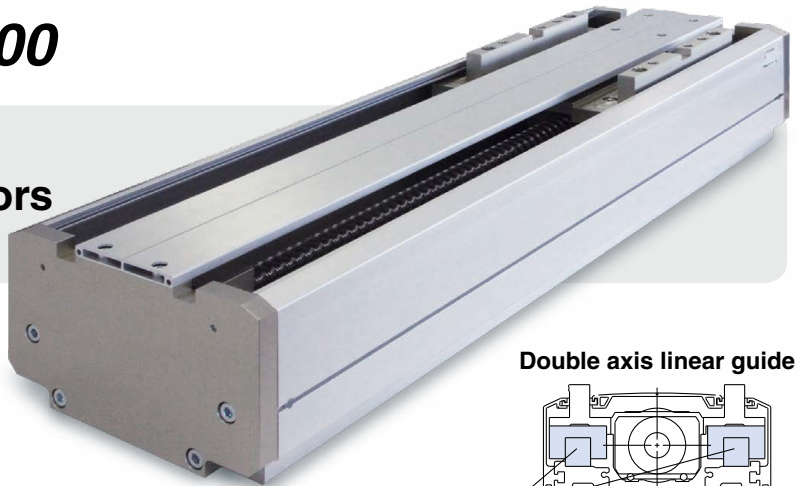

! Contact our sales office for delivery dates and prices as this is a special model.

Specialized Product **P.G.** Point to Group information

Electric Actuator: High Rigidity Slider Type Motorless Type

LEJS100NZZB-□□-X200

Features Supports 750 W motors

Horizontal Speed-Work Load Graph (Guide)

Vertical Speed-Work Load Graph (Guide)

■ **Max. stroke: 2500 mm**

■ **Compatible Motors by Manufacturer**

Manufacturer	Series	Type	Compatible interfaces					
			Pulse input	CC-Link	SSCNET III	SSCNET III/H	MECHATROLINK II	MECHATROLINK III
Mitsubishi Electric Corporation	MELSERVO-J3	HF-KP73	●	●	●			
	MELSERVO-J4	HG-KR73	●			●		
YASKAWA Electric Corporation	Σ-V	SGMJV-08	●				●	●
	Σ-7	SGM7J-08	●				●	●