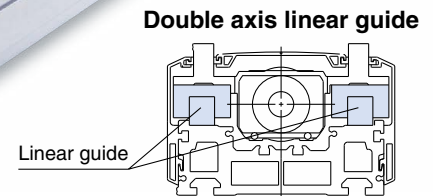

Features Supports 750 W motors

Horizontal Speed-Work Load Graph (Guide)

Vertical Speed-Work Load Graph (Guide)

■ **Max. stroke: 2500 mm**

■ **Compatible Motors by Manufacturer**

Manufacturer	Series	Type	Compatible interfaces					
			Pulse input	CC-Link	SSCNET III	SSCNET III/H	MECHATROLINK II	MECHATROLINK III
Mitsubishi Electric Corporation	MELSERVO-J3	HF-KP73	●	●	●			
	MELSERVO-J4	HG-KR73	●			●		
YASKAWA Electric Corporation	Σ-V	SGMJV-08	●				●	●
	Σ-7	SGM7J-08	●				●	●