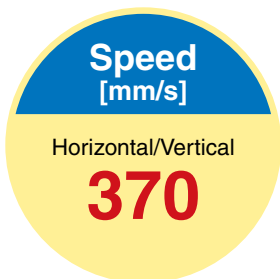

Features Supports 750 W motors

Horizontal Speed-Work Load Graph (Guide)

Vertical Speed-Work Load Graph (Guide)

■ **Max. stroke: 2500 mm**

■ **Compatible Motors by Manufacturer**

Manufacturer	Series	Type	Compatible interfaces					
			Pulse input	CC-Link	SSCNET III	SSCNET III/H	MECHATROLINK II	MECHATROLINK III
Mitsubishi Electric Corporation	MELSERVO-J3	HF-KP73	●	●	●			
	MELSERVO-J4	HG-KR73	●			●		
YASKAWA Electric Corporation	Σ-V	SGMJV-08	●				●	●
	Σ-7	SGM7J-08	●				●	●