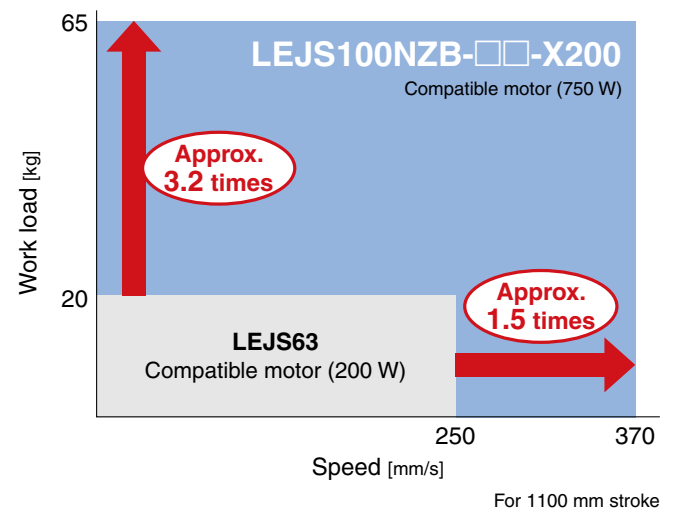

! Contact our sales office for delivery dates and prices as this is a special model.

Specialized Product **P.G.** Point to Group information

Electric Actuator: High Rigidity Slider Type Motorless Type

LEJS100NZZB-□□-X200

Features Supports 750 W motors

Horizontal Speed-Work Load Graph (Guide)

Vertical Speed-Work Load Graph (Guide)

■ **Max. stroke: 2500 mm**

■ **Compatible Motors by Manufacturer**

Manufacturer	Series	Type	Compatible interfaces					
			Pulse input	CC-Link	SSCNET III	SSCNET III/H	MECHATROLINK II	MECHATROLINK III
Mitsubishi Electric Corporation	MELSERVO-J3	HF-KP73	●	●	●			
	MELSERVO-J4	HG-KR73	●			●		
YASKAWA Electric Corporation	Σ-V	SGMJV-08	●				●	●
	Σ-7	SGM7J-08	●				●	●