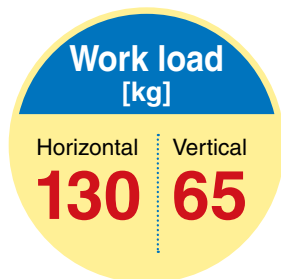

Features Supports 750 W motors

Horizontal Speed-Work Load Graph (Guide)

Vertical Speed-Work Load Graph (Guide)

■ **Max. stroke: 2500 mm**

■ **Compatible Motors by Manufacturer**

Manufacturer	Series	Type	Compatible interfaces					
			Pulse input	CC-Link	SSCNET III	SSCNET III/H	MECHATROLINK II	MECHATROLINK III
Mitsubishi Electric Corporation	MELSERVO-J3	HF-KP73	●	●	●			
	MELSERVO-J4	HG-KR73	●			●		
YASKAWA Electric Corporation	Σ-V	SGMJV-08	●				●	●
	Σ-7	SGM7J-08	●				●	●